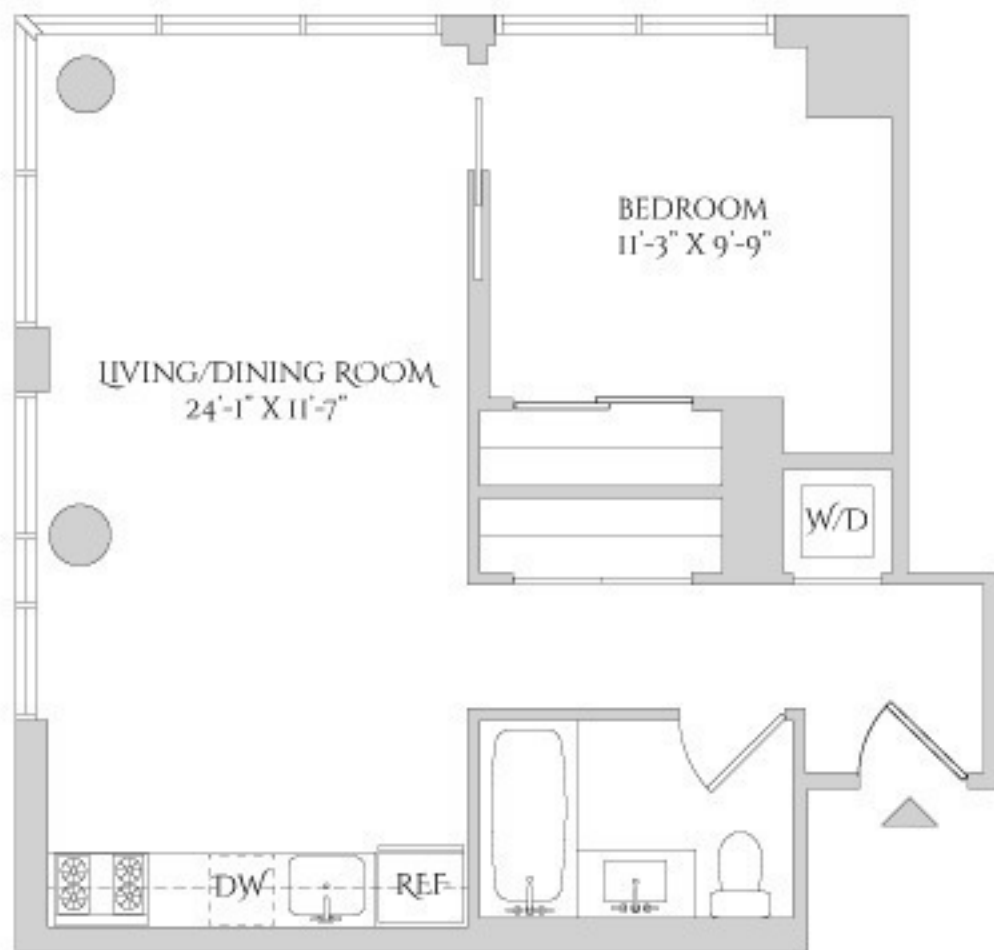

RESIDENCE B

FLOORS 10-21

1 BEDROOM | 1 BATHROOM | 647 SQ. FT.

325
LEX
MODERN. MIDTOWN.

The layout and dimensions are approximate and subject to normal construction variances. Please see unit to verify. The dimensions listed above are for Residence 10 B.
EQUAL HOUSING OPPORTUNITY